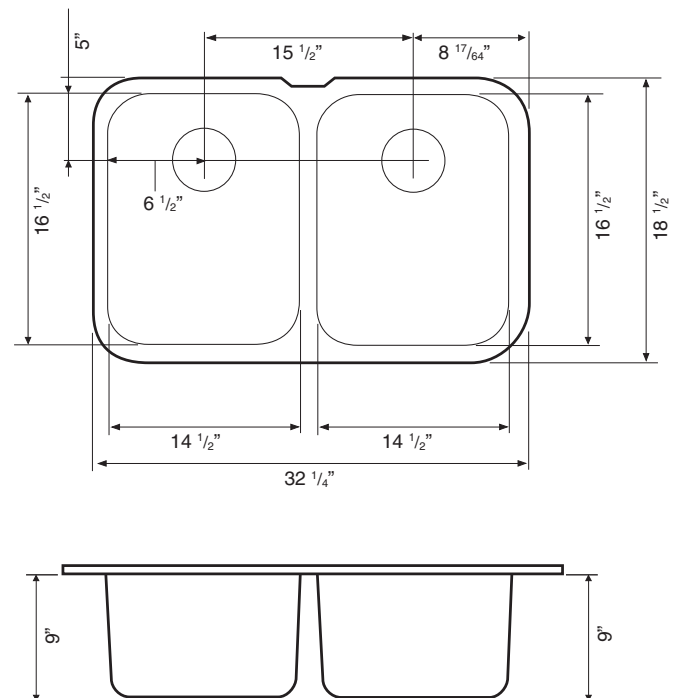

General Specifications

- Overall Size: 32-1/4" x 18-1/2"
- Bowl Size: 14-1/2" x 16-1/2"
- Bowl Depth: 9"
- Drain Diameter: 3-1/2"

PFUE206

Model Numbers

PFUE206 32-1/4" x 18-1/2" 2B UC SS SINK

Product Specifications