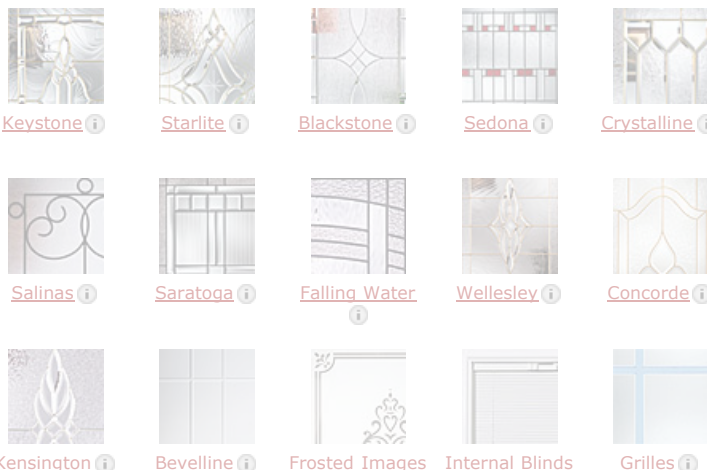

View style number(s), features and additional information.

Available Door Sizes:

- 2'10" x 6'8"
- 2'6" x 6'8"
- 2'8" x 6'8"
- 3'0" x 6'8"

Glass: Clear
Low-E Available (?)

Choose Door Height: **6'8" Doors** **8'0" Doors**

Pick a Door Style: 9 Available Styles

[Advanced Filters](#)

Pick a Glass Style: 1 Available Styles

Finish Options:
[Stainable](#) [Paintable](#)

Installation:
[Installation Instructions](#)

[Clear](#) ⓘ

No Glass